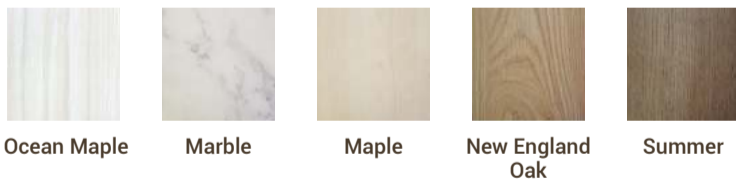

| | |
|---------------------|--|
| Steel Color Options | <input checked="" type="radio"/> Black - Matte Texture <input type="radio"/> White - Semi Gloss |
| Strip Colors | |

Steel Color Palette

Wall Gondola

GONDOLA DESCRIPTION

Compact size shelf & blending with S23 Upright to create the best look of modern retail pharmacy.

All time Best Selling Size with the shelf size of 10" or 12" Depth.

| | |
|---------------------------------|-----------------------|
| Height (Feet) | 3, 4, 4.5, 5, 6, 7, 8 |
| Width (Feet) From Left to Right | 2, 2.5, 3, 4 |
| Shelf Depth (Inch) | 6, 8, 10, 12, 14, 16 |
| Loading Capacity (Kg) | <60 Kg per Shelf |

| | |
|---------------------|--|
| Steel Color Options | <input checked="" type="radio"/> Black - Matte Texture <input type="radio"/> White - Semi Gloss |
| Strip Colors | |

Wood Color Palette

Steel Color Palette