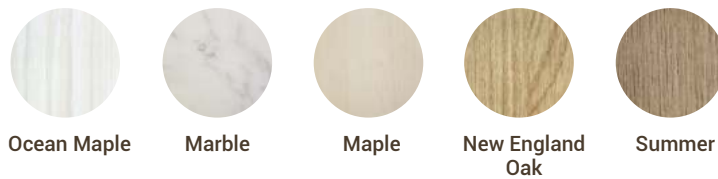

MI TYPE

ECO RECEPTION COUNTER

BY SUPER SKY

Back side

90cm (H) x 120cm (W) x 50cm (D)

STEEL COLOR OPTIONS

- Black - Matte Texture
- White - Semi Gloss
- Gold - Semi Gloss

Wood Color Palette

Ocean Maple

Marble

Maple

New England Oak

Summer

Steel Color Palette

White

Black