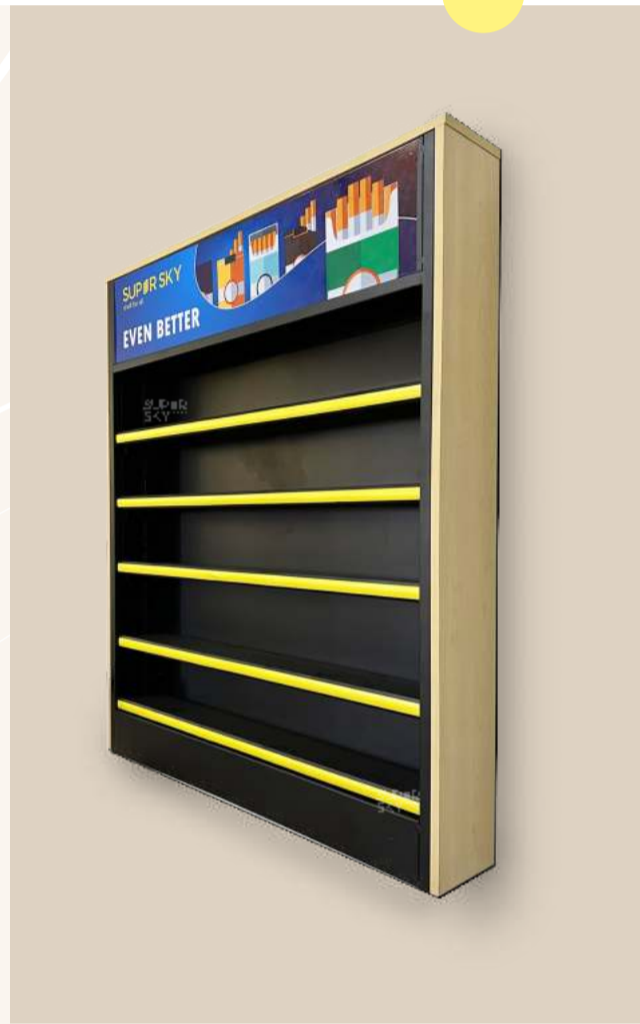

CIGA RACK

BY SUPER SKY

Compact size wall mounted shelf to create the best look of cigarette rack on your space.

1100m (H) x 965mm (W) x 200mm (D)

Steel Color Options	<input checked="" type="radio"/> Black - Matte Texture <input type="radio"/> White - Semi Gloss
Strip Colors	

Wood Color Palette

Steel Color Palette

*PRINTING & LIGHTING IS NOT AVAILABLE