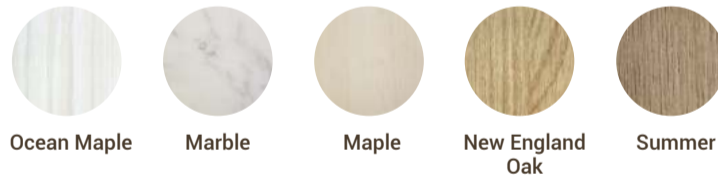

CIGA RACK

BY SUPER SKY

Compact size wall mounted shelf to create the best look of cigarette rack on your space.

1100m (H) x 965mm (W) x 200mm (D)

Steel Color Options	<input checked="" type="radio"/> Black - Matte Texture <input type="radio"/> White - Semi Gloss
Strip Colors	

Wood Color Palette

Steel Color Palette

*PRINTING & LIGHTING IS NOT AVAILABLE