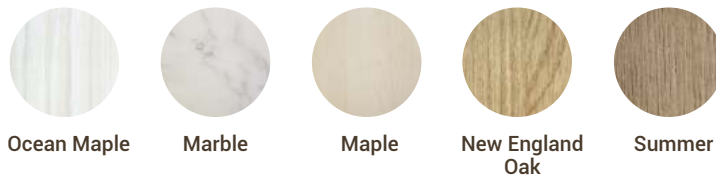

### Wood Color Palette

### Steel Color Palette

Height (Feet)	5, 6, 7, 8
Width (Feet) From Left to Right	3, 4
Shelf Depth (Inch)	6, 8, 10, 12
Loading Capacity (Kg)	<30 Kg per Shelf

Steel Color Options	<input checked="" type="radio"/> Black - Matte Texture <input type="radio"/> White - Semi Gloss
Strip Colors	