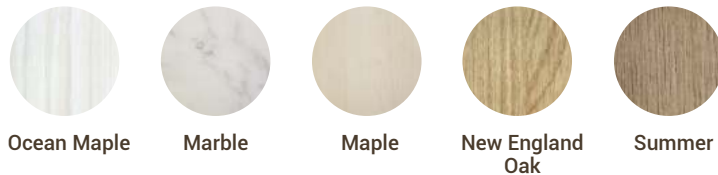

GLASS SHOWCASE

GLASS POISON CABINET
BY SUPER SKY

Height (Feet)	4, 5, 6, 7, 8
Width (Feet) From Left to Right	2, 3, 4
Shelf Depth (Inch)	6, 8, 10, 12
Loading Capacity (Kg)	<40 Kg per Shelf
Steel Color Options	<input checked="" type="radio"/> Black - Matte Texture <input type="radio"/> White - Semi Gloss

Wood Color Palette

Steel Color Palette