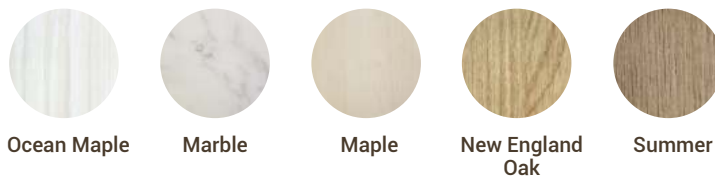

GLASS SHOWCASE

SHOWCASE COUNTER

BY SUPER SKY

Height (Inch)	44", 48"
Width (Feet) From Left to Right	3, 4
Shelf Depth (Inch)	8, 10, 12, 14, 16
Loading Capacity (Kg)	<40 Kg per Shelf

STEEL COLOR OPTIONS

- Black - Matte Texture
- White - Semi Gloss

Wood Color Palette

Ocean Maple

Marble

Maple

New England Oak

Summer

Steel Color Palette

White

Black