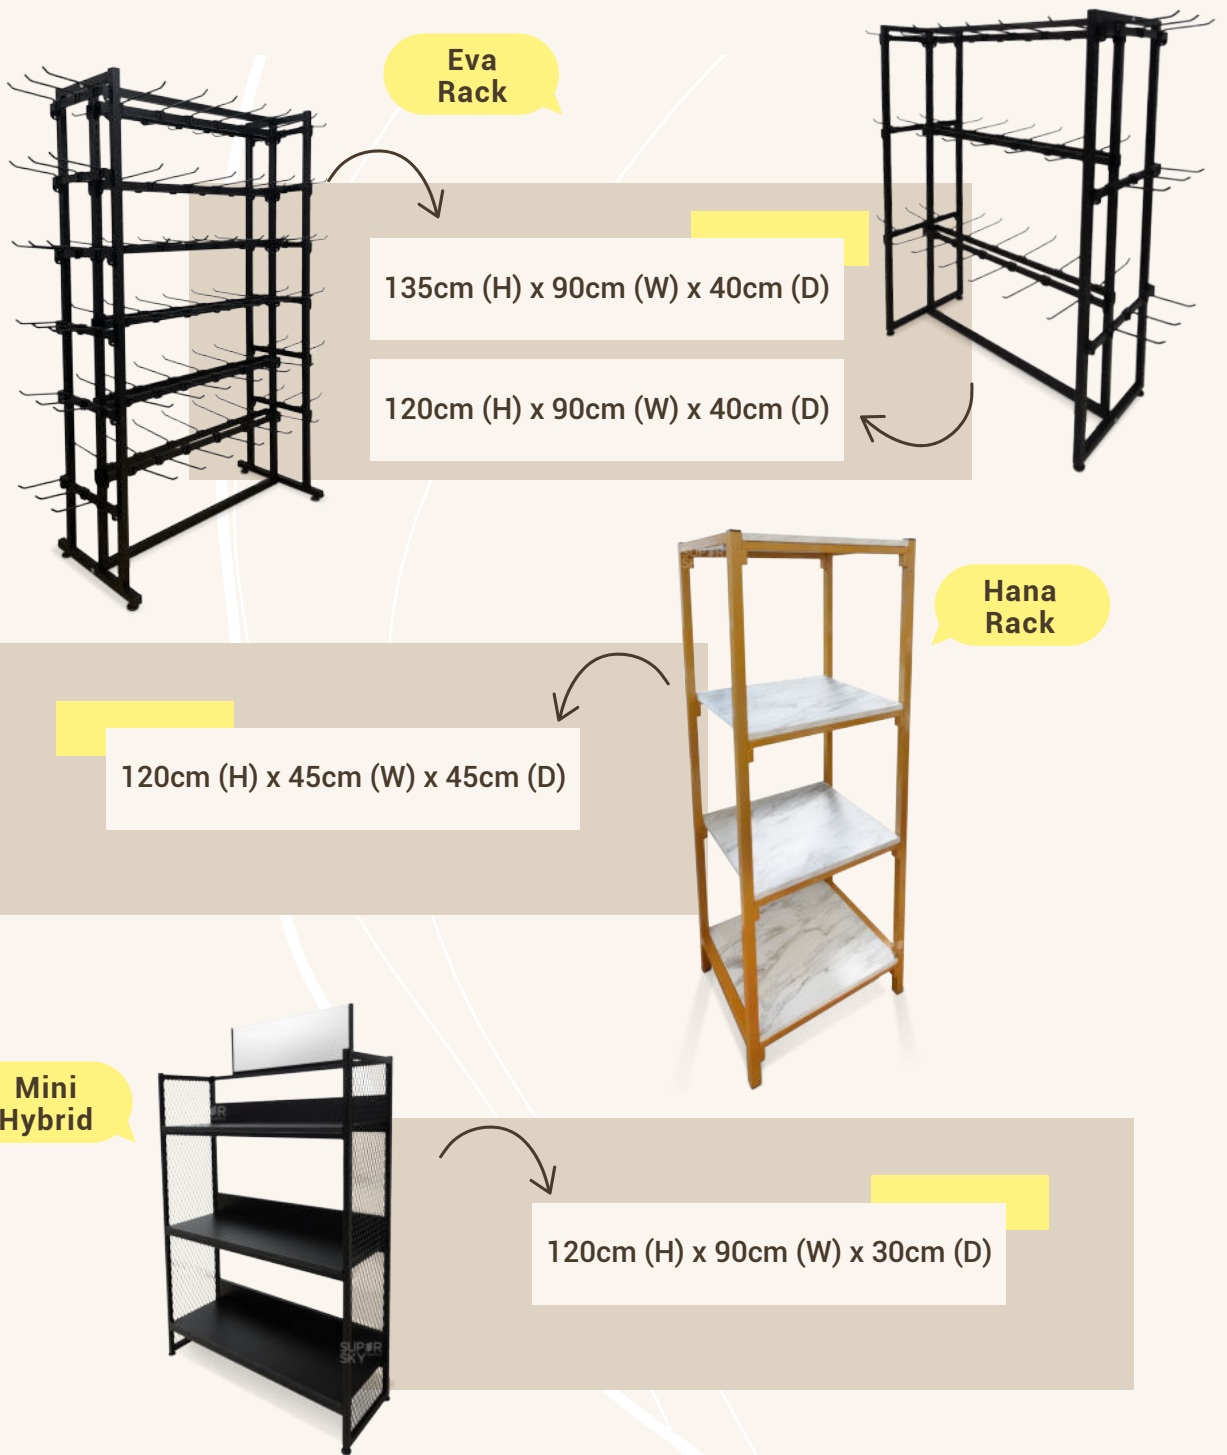

PORTABLE RACK

BY SUPER SKY

Wood Color Palette

Ocean Maple

Marble

Maple

New England Oak

Summer

Steel Color Palette

White

Black

Gold