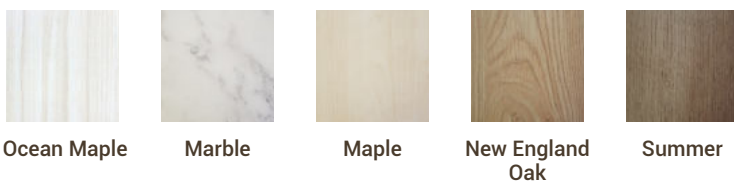

PORTABLE RACK

BY SUPER SKY

Wood Color Palette

Ocean Maple

Marble

Maple

New England Oak

Summer

Steel Color Palette

White

Black

Gold