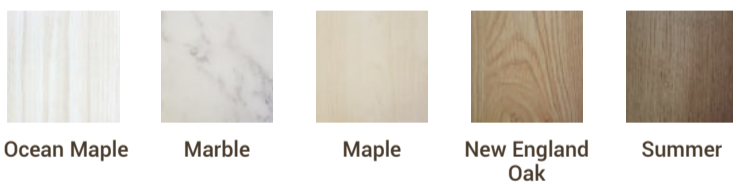

OFFER BIN

BY SUPER SKY

PROMOTION DISPLAY

STEEL COLOR OPTIONS

- Black - Matte Texture
- White - Semi Gloss
- Gold - Semi Gloss

Size Available (Feet)	4 x 2 , 2 x 2
Height (cm)	90
Loading Capacity (Kg)	<40 Kg per Shelf

Wood Color Palette

Steel Color Palette