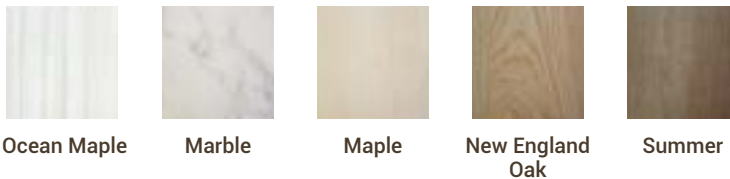

Steel Color Palette

White

Black

Gold

STEEL COLOR OPTIONS

- Black - Matte Texture
- White - Semi Gloss
- Gold - Semi Gloss

4 BIN STAND
BY SUPER SKY

POP UP PROMOTIONAL STANDEE DISPLAY

Wood Color Palette

Steel Color Palette

STEEL COLOR OPTIONS

- Black - Matte Texture
- White - Semi Gloss
- Gold - Semi Gloss

MOMOKO RACK

BY SUPER SKY

POP UP PROMOTIONAL STANDEE DISPLAY

180cm (H) x 80cm (W) x 30cm (D)

Wood Color Palette

Ocean Maple

Marble

Maple

New England Oak

Summer

Steel Color Palette

White