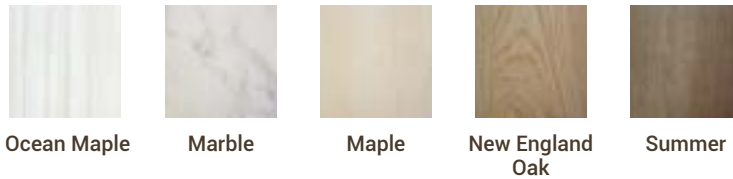

Steel Color Palette

White

Black

Gold

STEEL COLOR OPTIONS

- Black - Matte Texture
- White - Semi Gloss
- Gold - Semi Gloss

4 BIN STAND
BY SUPER SKY

POP UP PROMOTIONAL STANDEE DISPLAY

White

Black

Gold

STEEL COLOR OPTIONS

- Black - Matte Texture
- White - Semi Gloss
- Gold - Semi Gloss

MIYA RACK
BY SUPER SKY

POP UP PROMOTIONAL STANDEE DISPLAY

180cm (H) x 80cm (W) x 30cm (D)

Wood Color Palette

Ocean Maple

Marble

Maple

New England Oak

Summer

Steel Color Palette

White