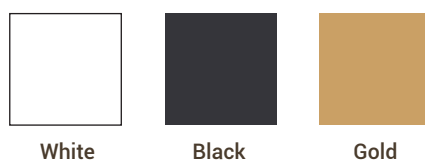

STEEL COLOR OPTIONS

- Black - Matte Texture
- White - Semi Gloss
- Gold - Semi Gloss

**A STAND
BY SUPER SKY**

Promotion A Stand to increase retail traffic, last minute cash and carry, boost promotional items.

POP UP PROMOTIONAL STANDEE DISPLAY

135cm (H) x 35cm (W) x 35cm (D)

Wood Color Palette

Steel Color Palette

STEEL COLOR OPTIONS

- Black - Matte Texture
- White - Semi Gloss
- Gold - Semi Gloss

E STAND
BY SUPER SKY

Steel Color Palette

White

Black

Gold

STEEL COLOR OPTIONS

- Black - Matte Texture
- White - Semi Gloss
- Gold - Semi Gloss

4 BIN STAND
BY SUPER SKY

POP UP PROMOTIONAL STANDEE DISPLAY

90cm (H) x 80cm (W) x 50cm (D)

Wood Color Palette

Steel Color Palette

STEEL COLOR OPTIONS

- Black - Matte Texture
- White - Semi Gloss
- Gold - Semi Gloss

**KAMI
RACK**
BY SUPER SKY

POP UP PROMOTIONAL STANDEE DISPLAY