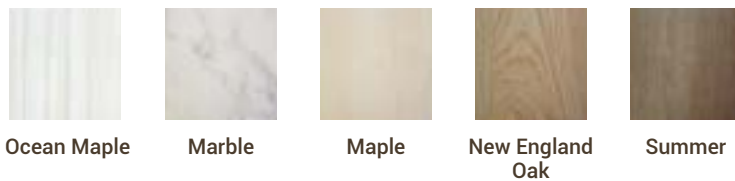

STEEL COLOR OPTIONS

- Black - Matte Texture
- White - Semi Gloss
- Gold - Semi Gloss

**A STAND
BY SUPER SKY**

Promotion A Stand to increase retail traffic, last minute cash and carry, boost promotional items.

POP UP PROMOTIONAL STANDEE DISPLAY

135cm (H) x 35cm (W) x 35cm (D)

Wood Color Palette

Steel Color Palette

STEEL COLOR OPTIONS

- Black - Matte Texture
- White - Semi Gloss
- Gold - Semi Gloss

E STAND
BY SUPER SKY

Steel Color Palette

White

Black

Gold

STEEL COLOR OPTIONS

- Black - Matte Texture
- White - Semi Gloss
- Gold - Semi Gloss

4 BIN STAND
BY SUPER SKY

POP UP PROMOTIONAL STANDEE DISPLAY

90cm (H) x 80cm (W) x 50cm (D)

Wood Color Palette

Steel Color Palette

STEEL COLOR OPTIONS

- Black - Matte Texture
- White - Semi Gloss
- Gold - Semi Gloss

**KAMI
RACK**
BY SUPER SKY

POP UP PROMOTIONAL STANDEE DISPLAY