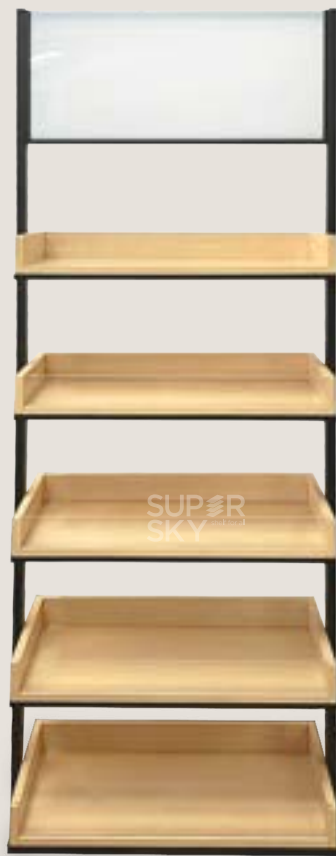

STEEL COLOR OPTIONS

- Black - Matte Texture
- White - Semi Gloss
- Gold - Semi Gloss

**A STAND
BY SUPER SKY**

Promotion A Stand to increase retail traffic, last minute cash and carry, boost promotional items.

POP UP PROMOTIONAL STANDEE DISPLAY

135cm (H) x 35cm (W) x 35cm (D)

Wood Color Palette

Steel Color Palette

STEEL COLOR OPTIONS

- Black - Matte Texture
- White - Semi Gloss
- Gold - Semi Gloss

E STAND
BY SUPER SKY

Steel Color Palette

White

Black

Gold

STEEL COLOR OPTIONS

- Black - Matte Texture
- White - Semi Gloss
- Gold - Semi Gloss

4 BIN STAND
BY SUPER SKY

POP UP PROMOTIONAL STANDEE DISPLAY

90cm (H) x 80cm (W) x 50cm (D)

Wood Color Palette

Steel Color Palette

STEEL COLOR OPTIONS

- Black - Matte Texture
- White - Semi Gloss
- Gold - Semi Gloss

**KAMI
RACK**
BY SUPER SKY

POP UP PROMOTIONAL STANDEE DISPLAY