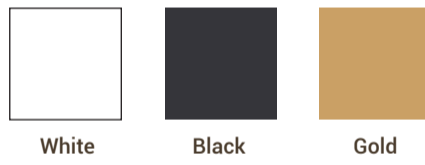

STEEL COLOR OPTIONS

- Black - Matte Texture
- White - Semi Gloss
- Gold - Semi Gloss

**A STAND
BY SUPER SKY**

Promotion A Stand to increase retail traffic, last minute cash and carry, boost promotional items.

POP UP PROMOTIONAL STANDEE DISPLAY

135cm (H) x 35cm (W) x 35cm (D)

Wood Color Palette

Steel Color Palette

STEEL COLOR OPTIONS

- Black - Matte Texture
- White - Semi Gloss
- Gold - Semi Gloss

E STAND
BY SUPER SKY

Steel Color Palette

White

Black

Gold

STEEL COLOR OPTIONS

- Black - Matte Texture
- White - Semi Gloss
- Gold - Semi Gloss

4 BIN STAND
BY SUPER SKY

POP UP PROMOTIONAL STANDEE DISPLAY

Wood Color Palette

Ocean Maple

Marble

Maple

New England Oak

Summer

Steel Color Palette

White