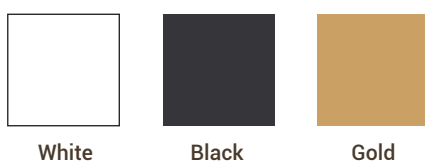

Steel Color Palette

White

Black

Gold

STEEL COLOR OPTIONS

- Black - Matte Texture
- White - Semi Gloss
- Gold - Semi Gloss

4 BIN STAND
BY SUPER SKY

POP UP PROMOTIONAL STANDEE DISPLAY

90cm (H) x 80cm (W) x 50cm (D)

Wood Color Palette

Steel Color Palette

STEEL COLOR OPTIONS

- Black - Matte Texture
- White - Semi Gloss
- Gold - Semi Gloss

**KAMI
RACK**
BY SUPER SKY

POP UP PROMOTIONAL STANDEE DISPLAY

White

Black

Gold

STEEL COLOR OPTIONS

- Black - Matte Texture
- White - Semi Gloss
- Gold - Semi Gloss

TORIO RACK BY SUPER SKY

POP UP PROMOTIONAL STANDEE DISPLAY

180cm (H) x 60cm (W) x 30cm (D)

Wood Color Palette

Steel Color Palette

STEEL COLOR OPTIONS

- Black - Matte Texture
- White - Semi Gloss
- Gold - Semi Gloss

MOMOKO RACK

BY SUPER SKY

POP UP PROMOTIONAL STANDEE DISPLAY

180cm (H) x 80cm (W) x 30cm (D)