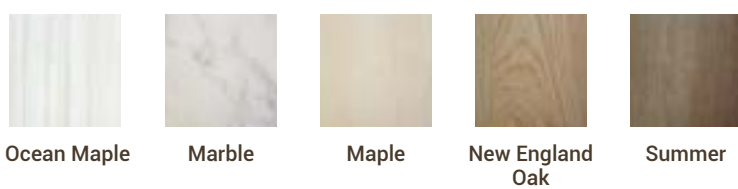

Steel Color Palette

White

Black

Gold

STEEL COLOR OPTIONS

- Black - Matte Texture
- White - Semi Gloss
- Gold - Semi Gloss

4 BIN STAND
BY SUPER SKY

POP UP PROMOTIONAL STANDEE DISPLAY

White

Black

Gold

STEEL COLOR OPTIONS

- Black - Matte Texture
- White - Semi Gloss
- Gold - Semi Gloss

TORIO RACK BY SUPER SKY

POP UP PROMOTIONAL STANDEE DISPLAY

180cm (H) x 60cm (W) x 30cm (D)

Wood Color Palette

Steel Color Palette

STEEL COLOR OPTIONS

- Black - Matte Texture
- White - Semi Gloss
- Gold - Semi Gloss

MOMOKO RACK

BY SUPER SKY

POP UP PROMOTIONAL STANDEE DISPLAY

180cm (H) x 80cm (W) x 30cm (D)