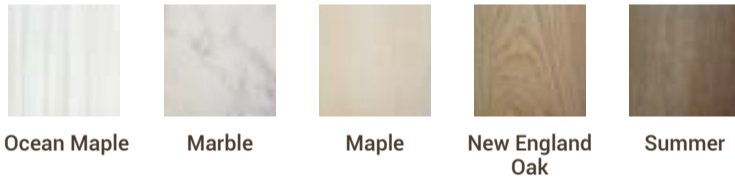

STEEL COLOR OPTIONS

- Black - Matte Texture
- White - Semi Gloss
- Gold - Semi Gloss

**A STAND
BY SUPER SKY**

Promotion A Stand to increase retail traffic, last minute cash and carry, boost promotional items.

POP UP PROMOTIONAL STANDEE DISPLAY

135cm (H) x 35cm (W) x 35cm (D)

Wood Color Palette

Steel Color Palette

STEEL COLOR OPTIONS

- Black - Matte Texture
- White - Semi Gloss
- Gold - Semi Gloss

E STAND
BY SUPER SKY

Steel Color Palette

White

Black

Gold

STEEL COLOR OPTIONS

- Black - Matte Texture
- White - Semi Gloss
- Gold - Semi Gloss

4 BIN STAND
BY SUPER SKY

POP UP PROMOTIONAL STANDEE DISPLAY

Wood Color Palette

Ocean Maple

Marble

Maple

New England Oak

Summer

Steel Color Palette

White